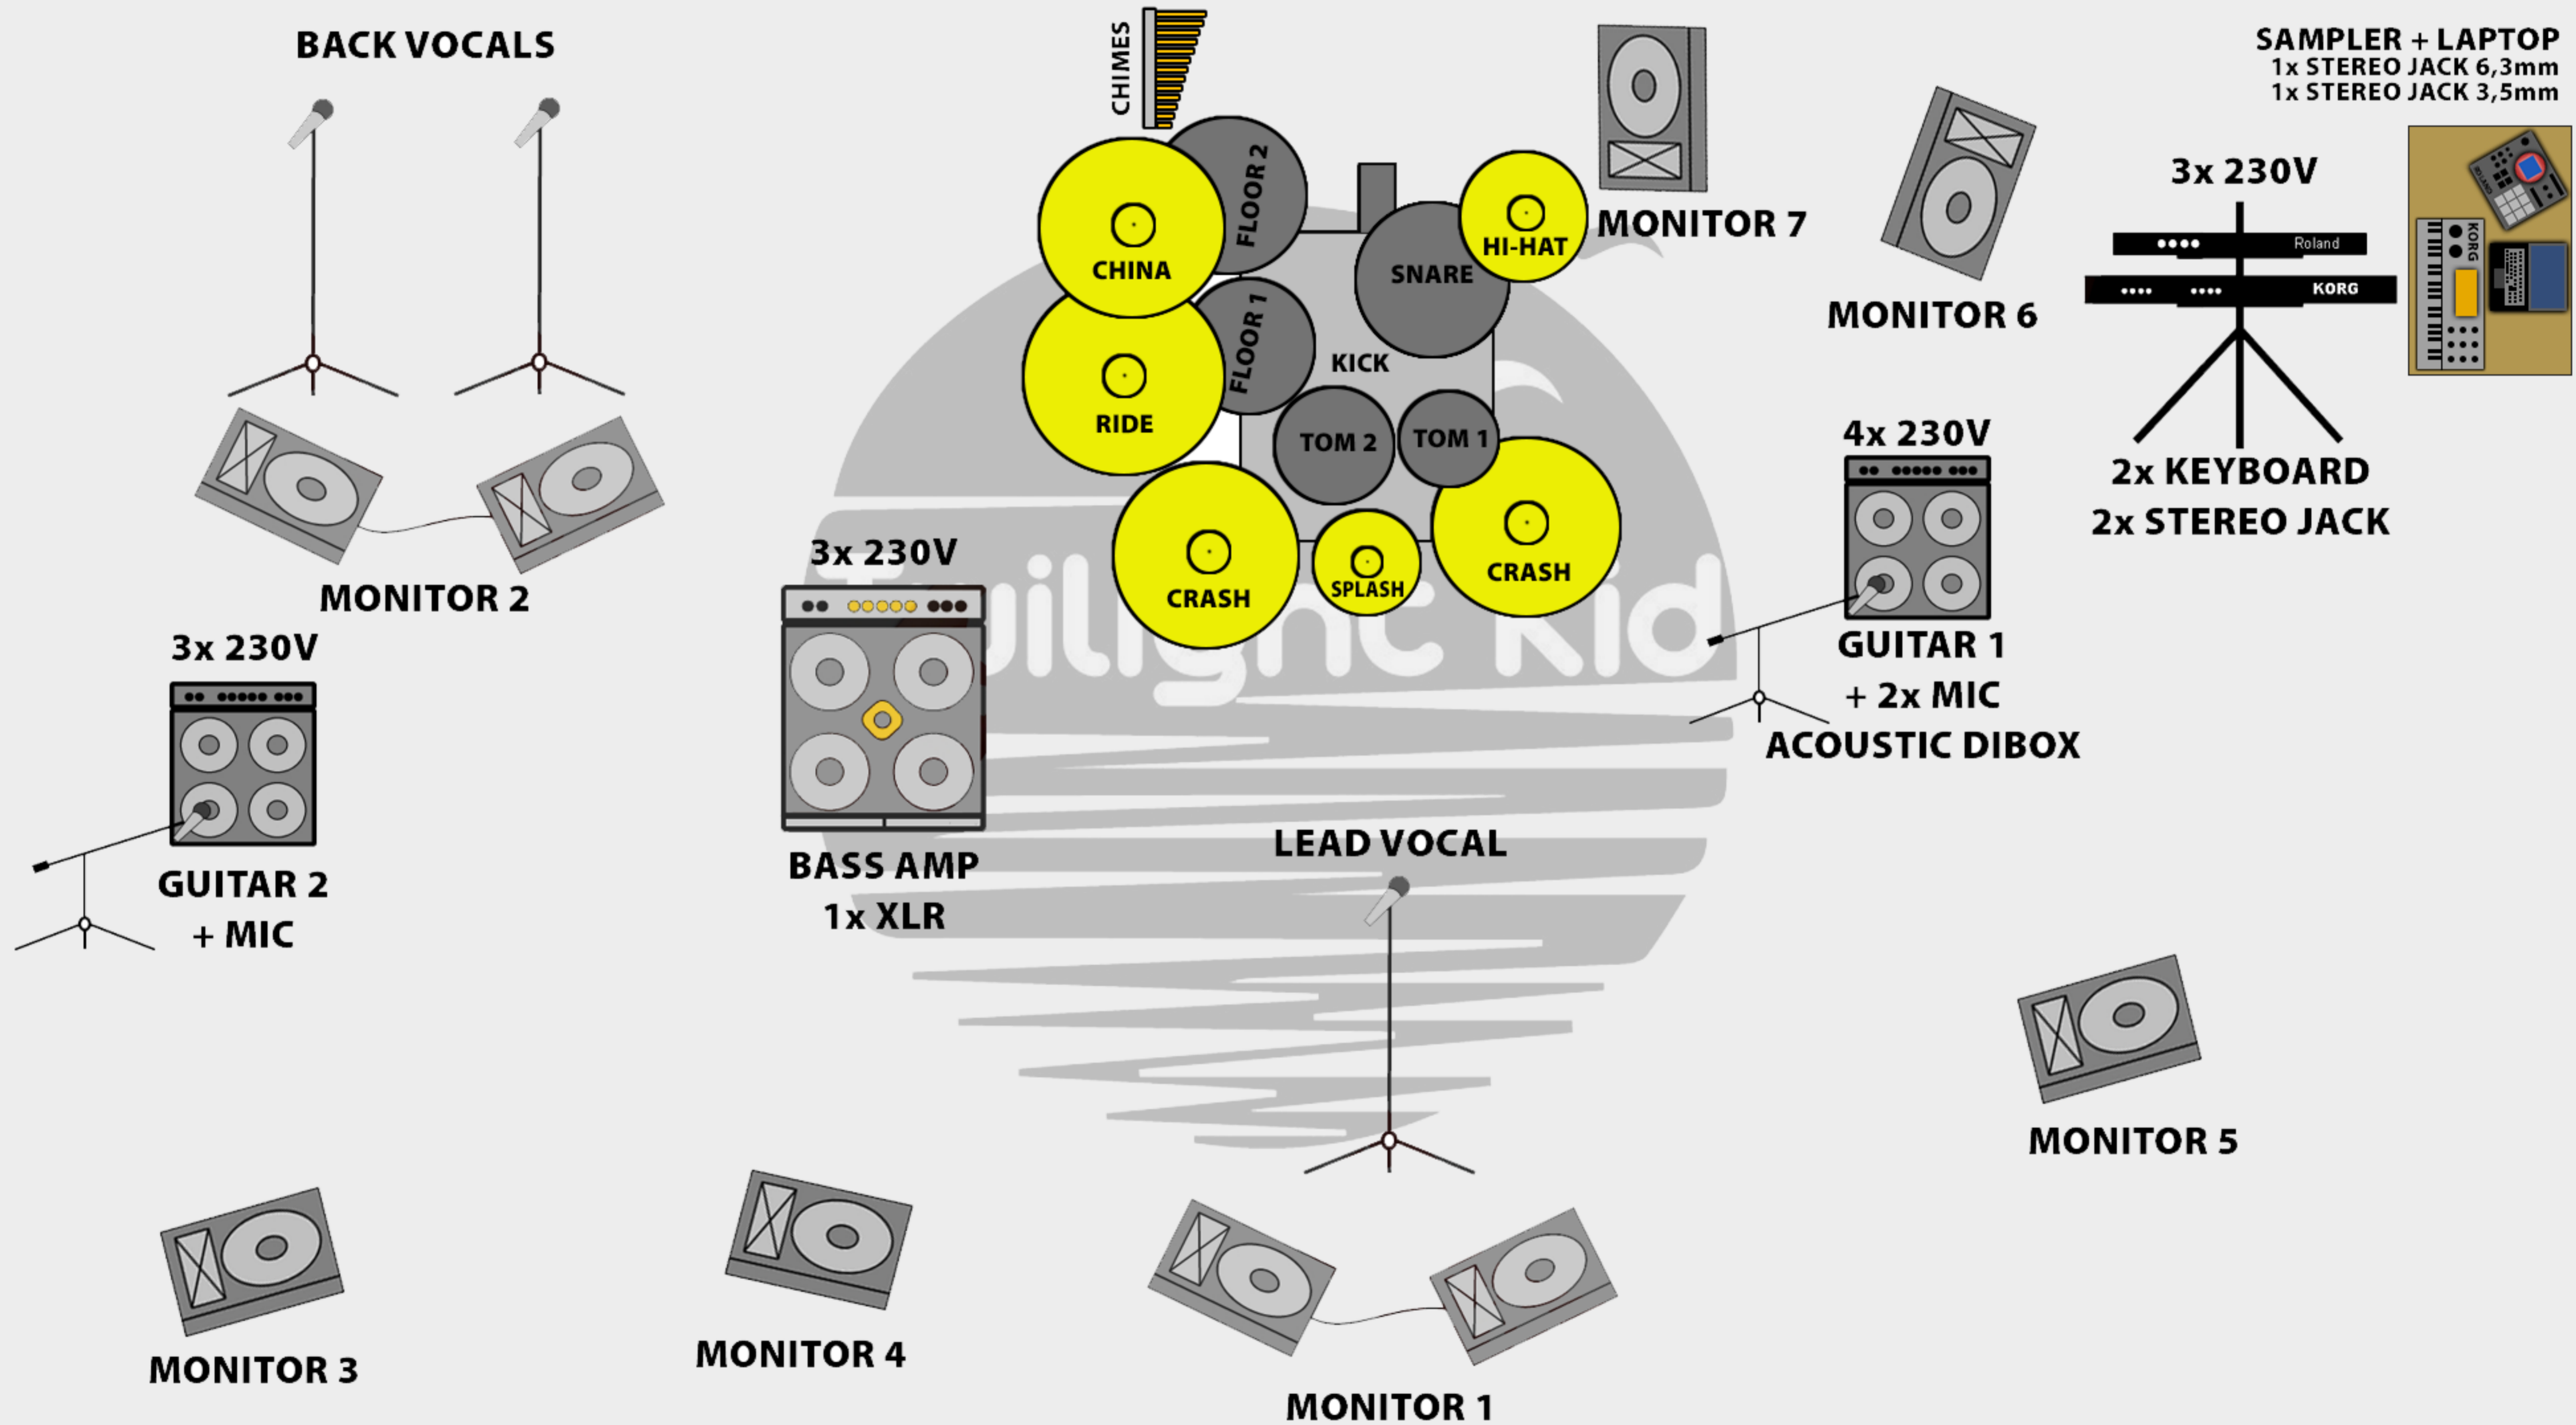

STAGE PLAN

TWILIGHT KID